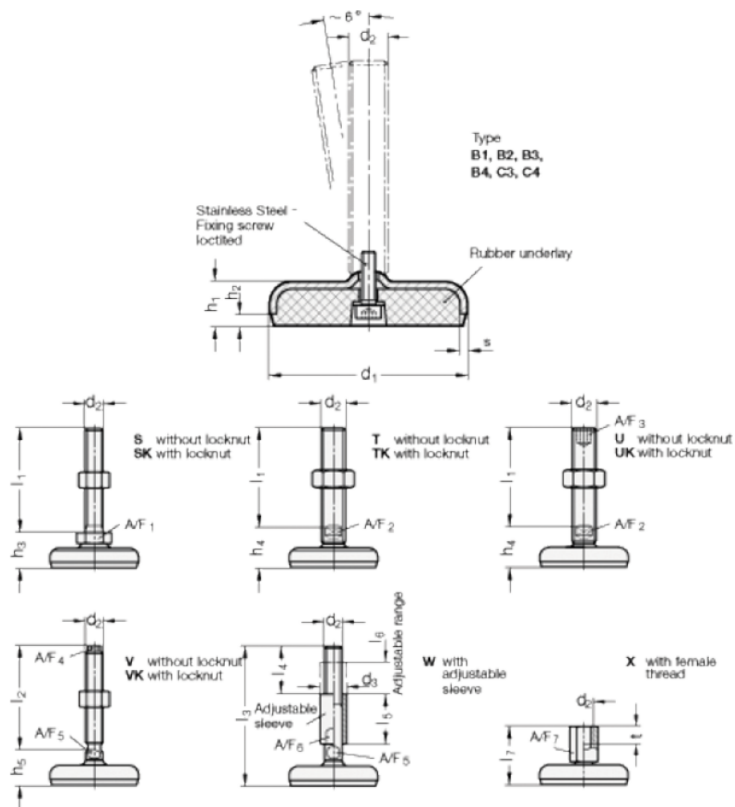

Article number: 2031100M842B1X

Description:

GN 31-100-M8-42-B1-X

Note:

X With female thread, External hexagon

Measures

A/F7	= 14
d1	= 100
d2	= 8
h1	= 20
h2	= 6
l7 +4.0/0	= 42
s	= 3
t	= 8